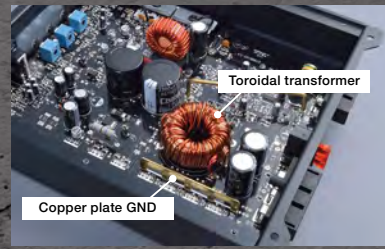

DR Series Amplifiers

• **Toroidal Transformer**
Stable power supply is assured thanks to a large-size toroidal transformer. Its high winding density and low flux leakage improves conversion efficiency of the power. The result is natural and powerful music playback throughout the volume range.