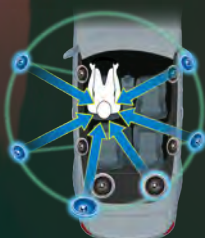

Time Alignment

By selecting the speaker type and the distance to the centre of the listening position, the head unit will automatically adjust the timing of the sound output from each of the speakers so that the sound from each of the speakers will arrive exactly at the same time to the listening position.