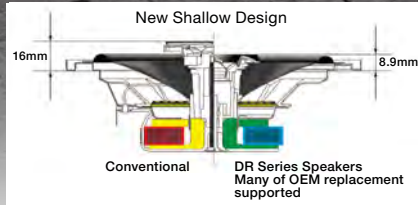

Provides detailed high range and smooth mid range. Installable vehicle types are greatly increased thanks to its shorter height.

Wide Opening Grill

Grill's opening ratio is 30% wider than the conventional model, enabling increased durability and clear sound.