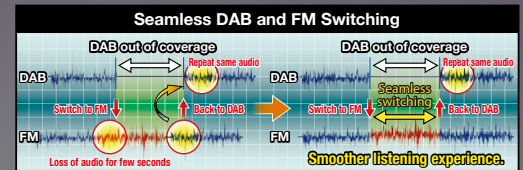

Time Alignment

By selecting the speaker type and the distance to the centre of the listening position, the head unit will automatically adjust the timing of the sound output from each of the speakers so that the sound from each of the speakers will arrive exactly at the same time to the listening position.

K2 Technology for Enhanced Digital Sound Quality

K2 reproduces the original master sound by up-converting the frequency range and bit rate. For example, K2 up-converts a CD data (44.1kHz/16bit) to 48kHz/24bit, and reproduces higher resolution sound.

Built-in DAB Tuner

DAB / DAB+

A built-in DAB tuner lets you enjoy digital radio broadcast from DAB and DAB+ stations. And in an area where DAB signals are weak, the DAB Tuner equipped in the receiver can seamlessly switch between DAB+ and FM without an audible interruption.